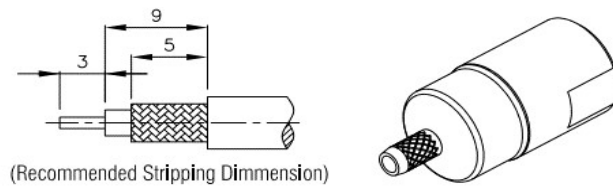

NI - 117

FME Stecker male / crimp

RG174, RG316

NO	DESCRIPTION	MATERIAL	Q' TY	FINISH
1	BODY	BRASS	1	BRASS
2	PIN	BRASS	1	GOLD
3	INSULATION	TEFLON	1	TEFLON
4	RING	BRASS	1	NICKEL