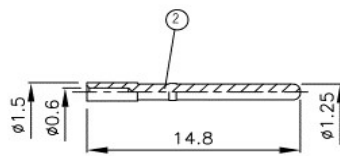

NI - 117

FME Stecker male / crimp

RG174, RG316

NO	DESCRIPTION	MATERIAL	Q' TY	FINISH
1	BODY	BRASS	1	BRASS
2	PIN	BRASS	1	GOLD
3	INSULATION	TEFLON	1	TEFLON
4	RING	BRASS	1	NICKEL