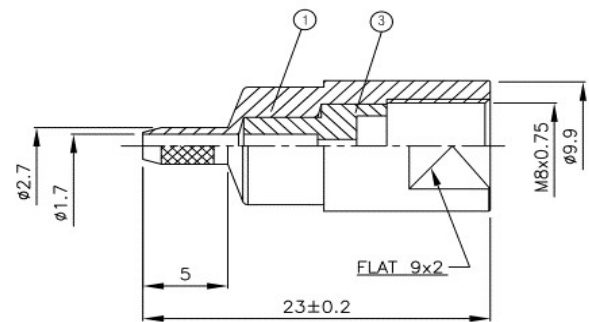

NI - 117

FME Stecker male / crimp

RG174, RG316

NO	DESCRIPTION	MATERIAL	Q' TY	FINISH
1	BODY	BRASS	1	BRASS
2	PIN	BRASS	1	GOLD
3	INSULATION	TEFLON	1	TEFLON
4	RING	BRASS	1	NICKEL