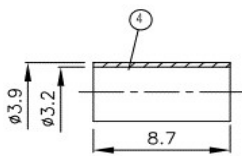

NI - 117

FME Stecker male / crimp

RG174, RG316

NO	DESCRIPTION	MATERIAL	Q' TY	FINISH
1	BODY	BRASS	1	BRASS
2	PIN	BRASS	1	GOLD
3	INSULATION	TEFLON	1	TEFLON
4	RING	BRASS	1	NICKEL